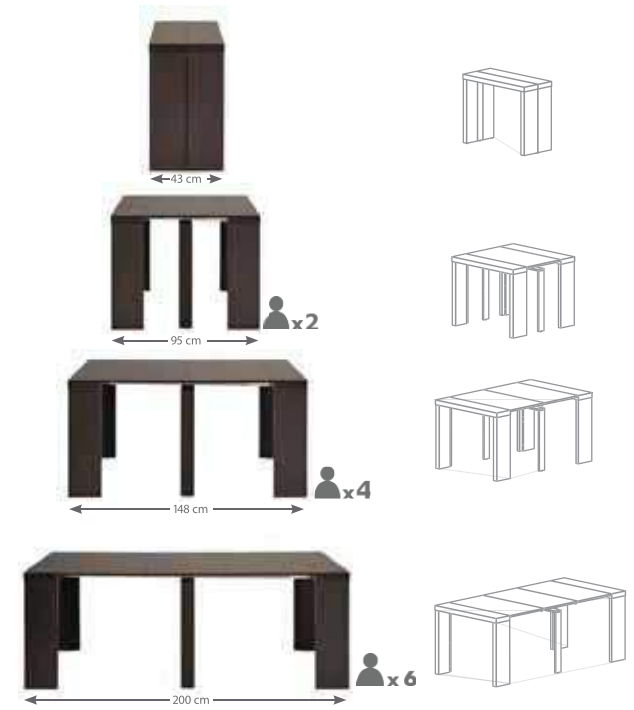

EAT

LIVING ROOM **HELENA**

www.e-monalisa.ro