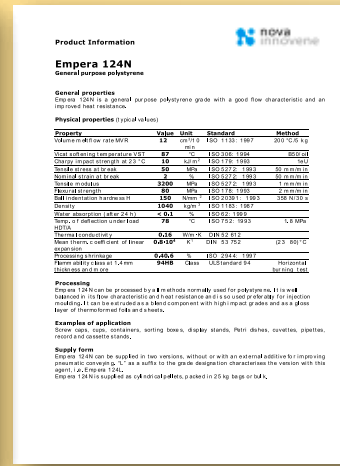

CERTIFICATE

These are our international health and secure compatibility raw material's documents.